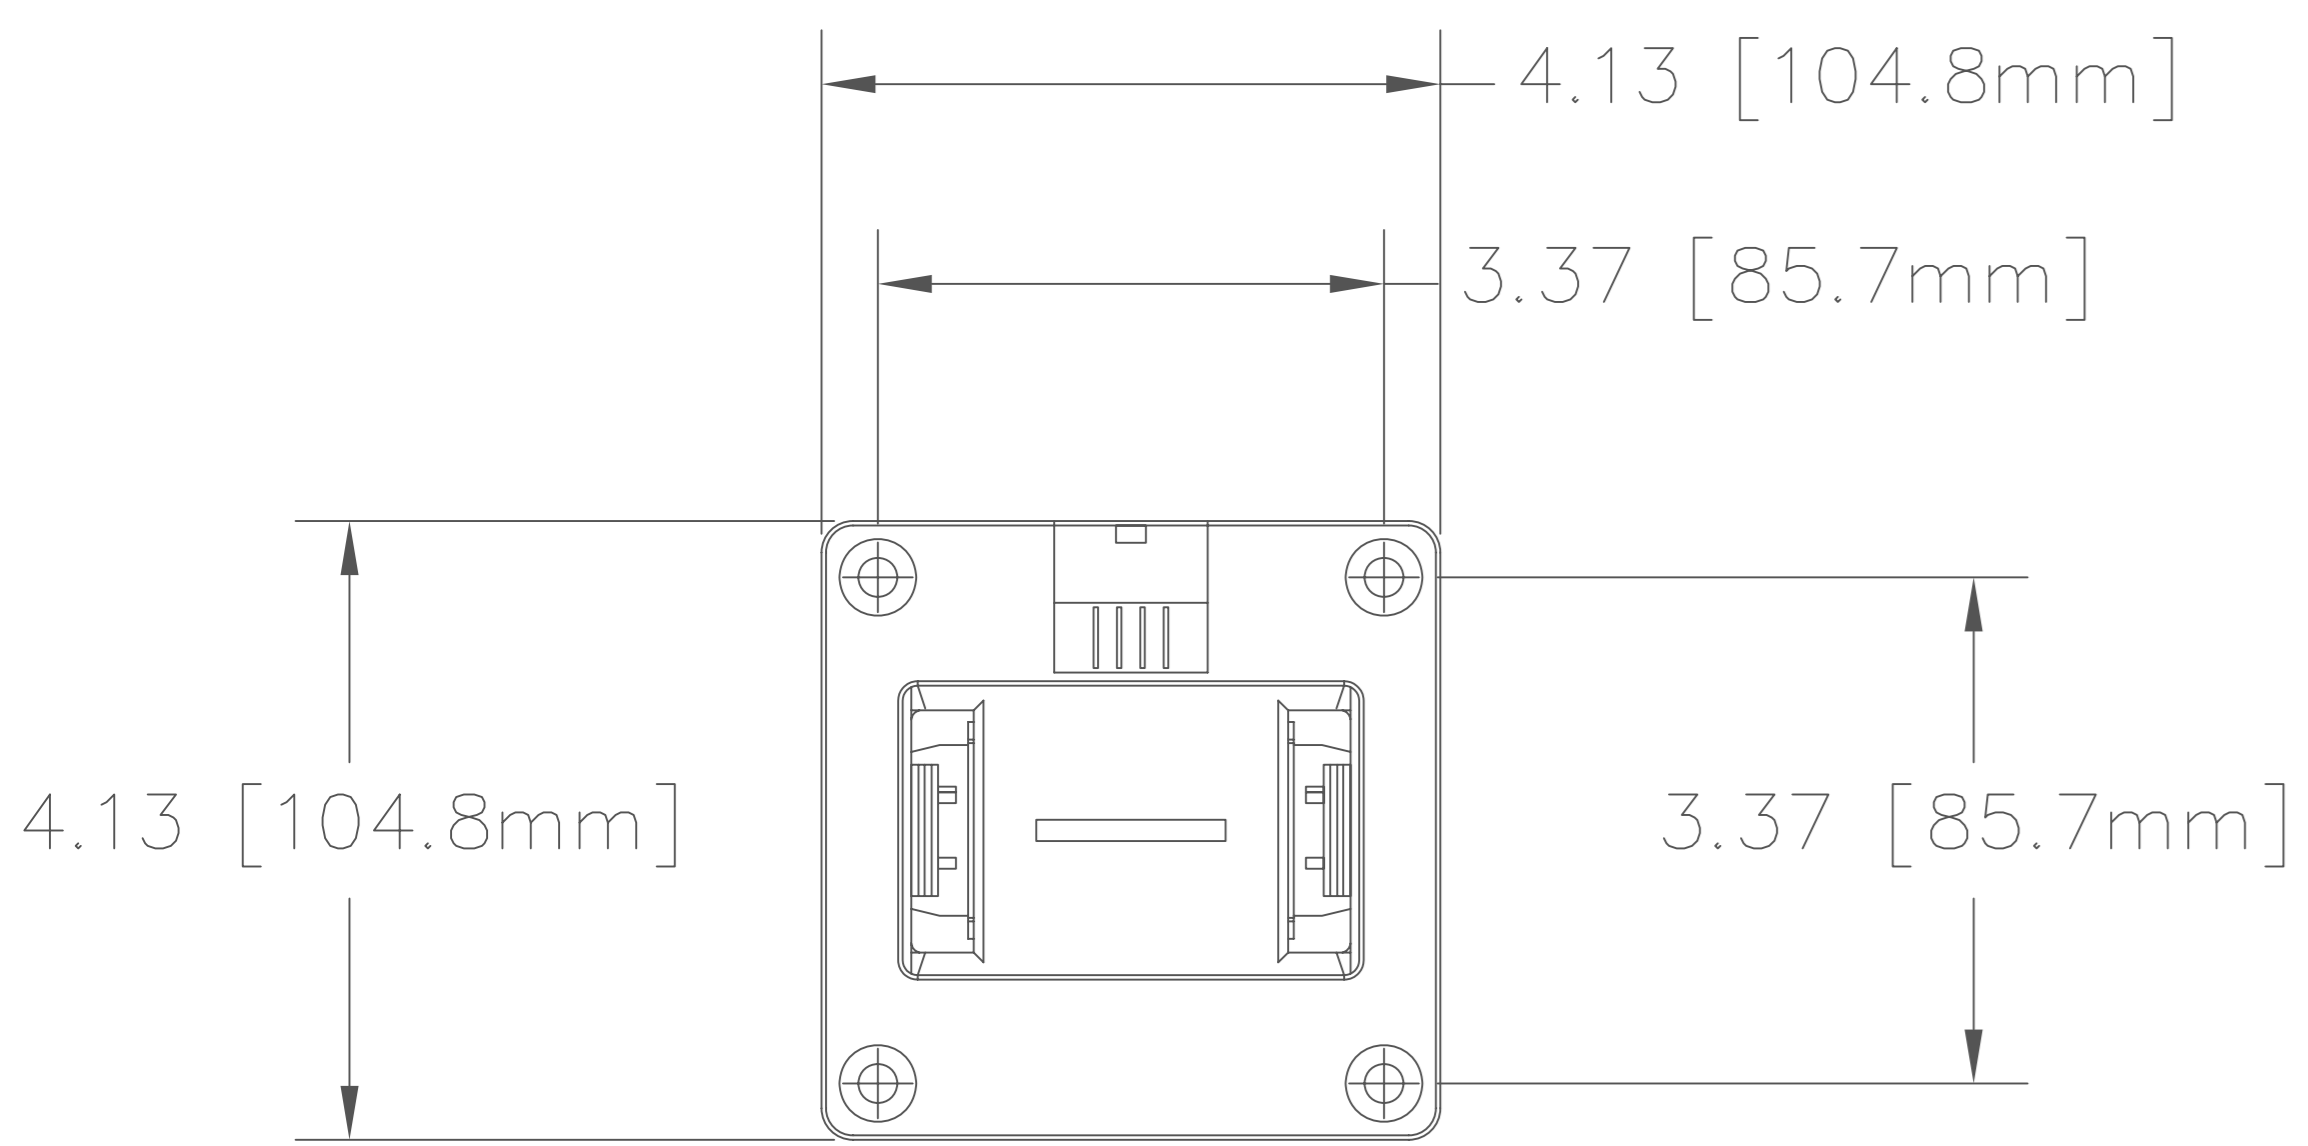

Top View

Front View

Side View

Rear View

FREESPACE DS 40SE AND DS 100SE WALL MOUNT BRACKET