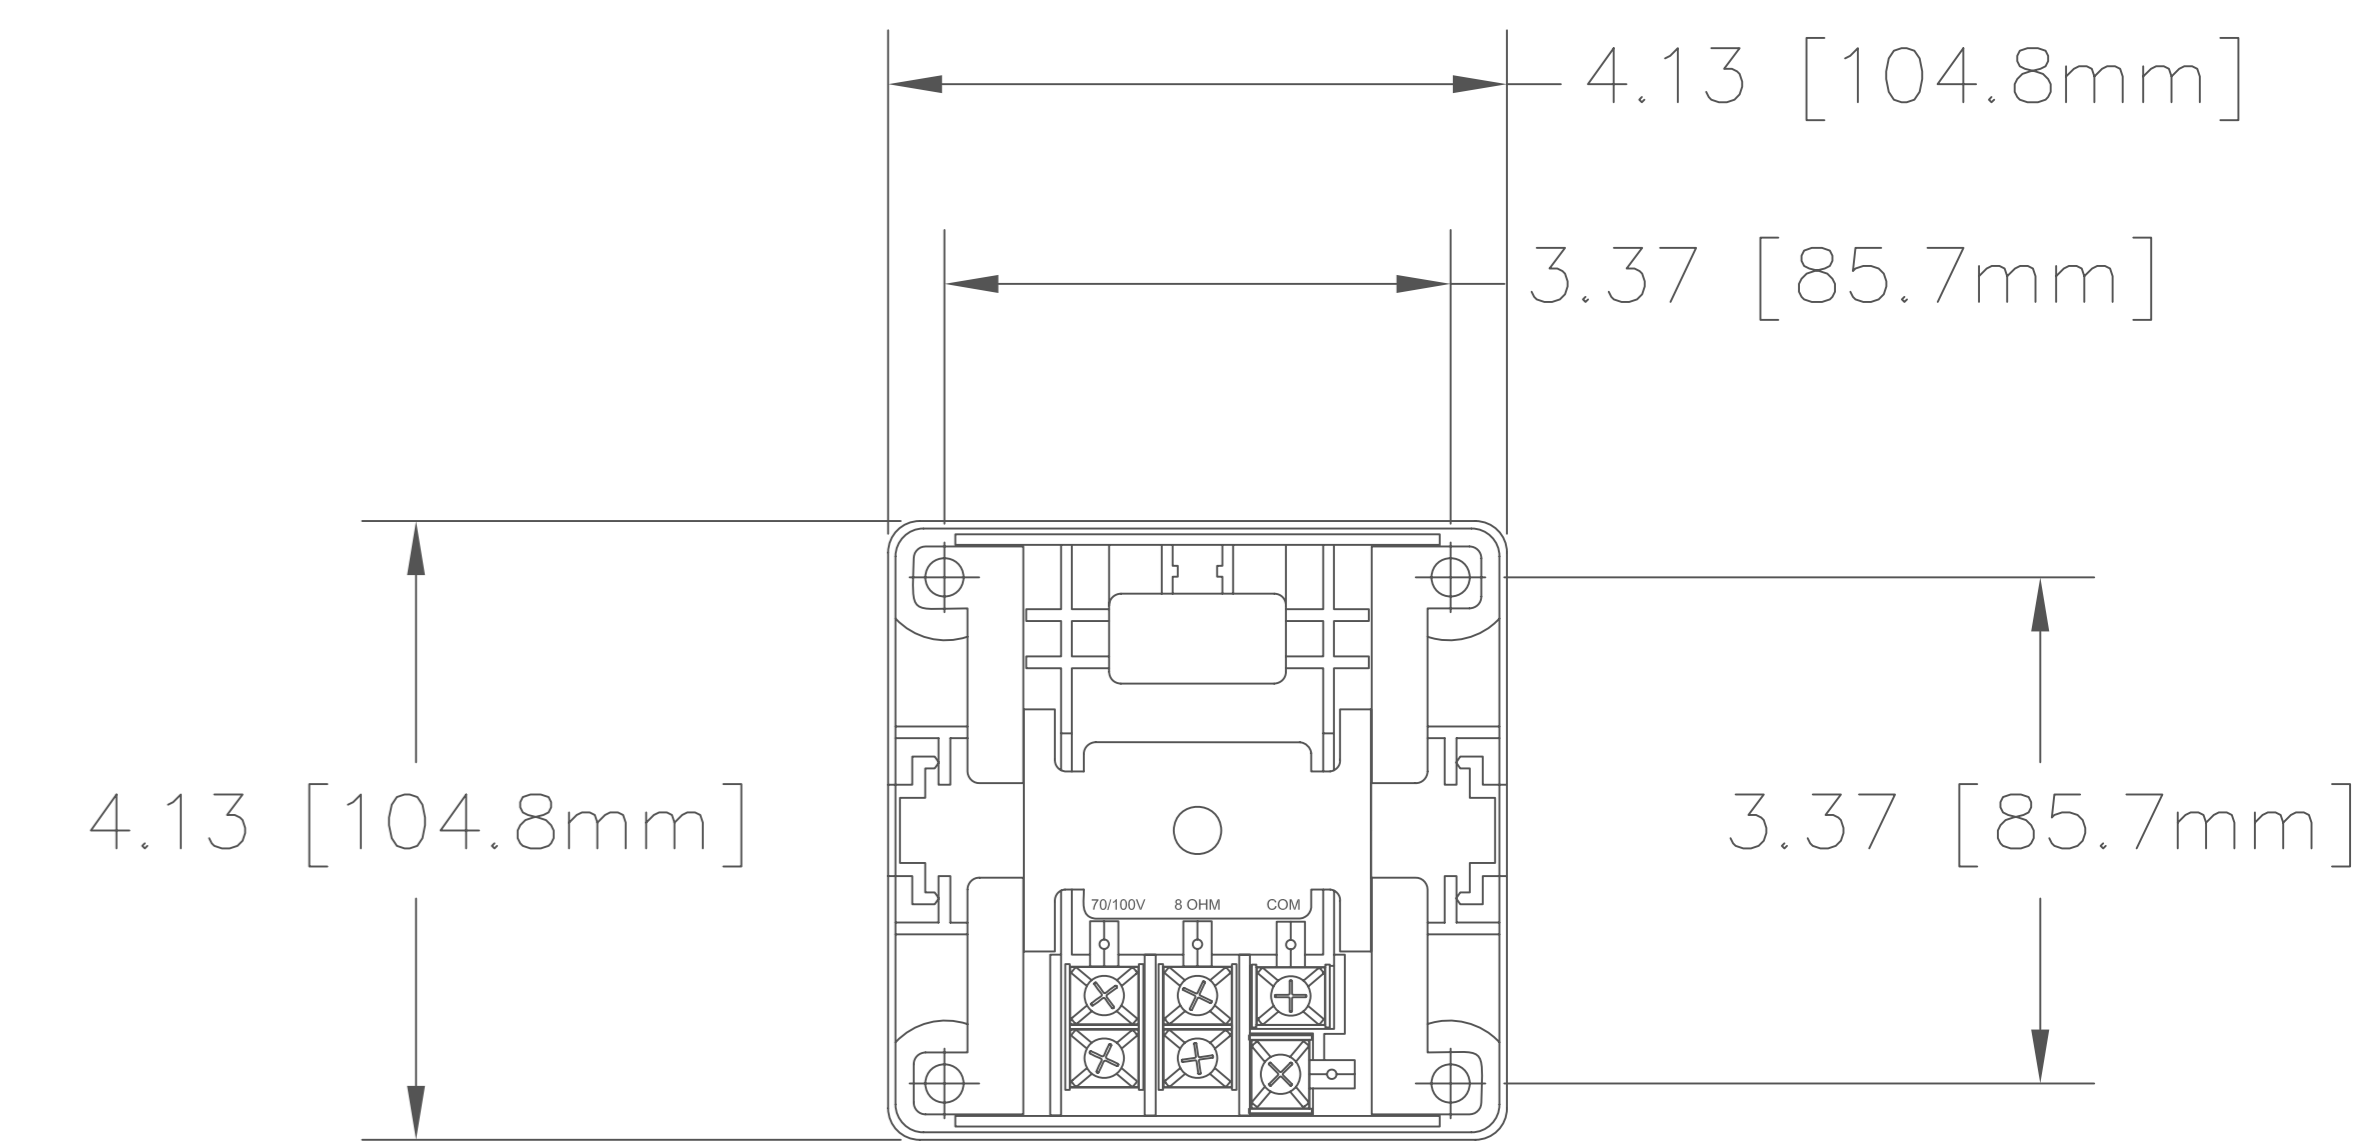

Top View

Front View

Side View

Rear View

FREESPACE DS 40SE AND DS 100SE WALL MOUNT BRACKET