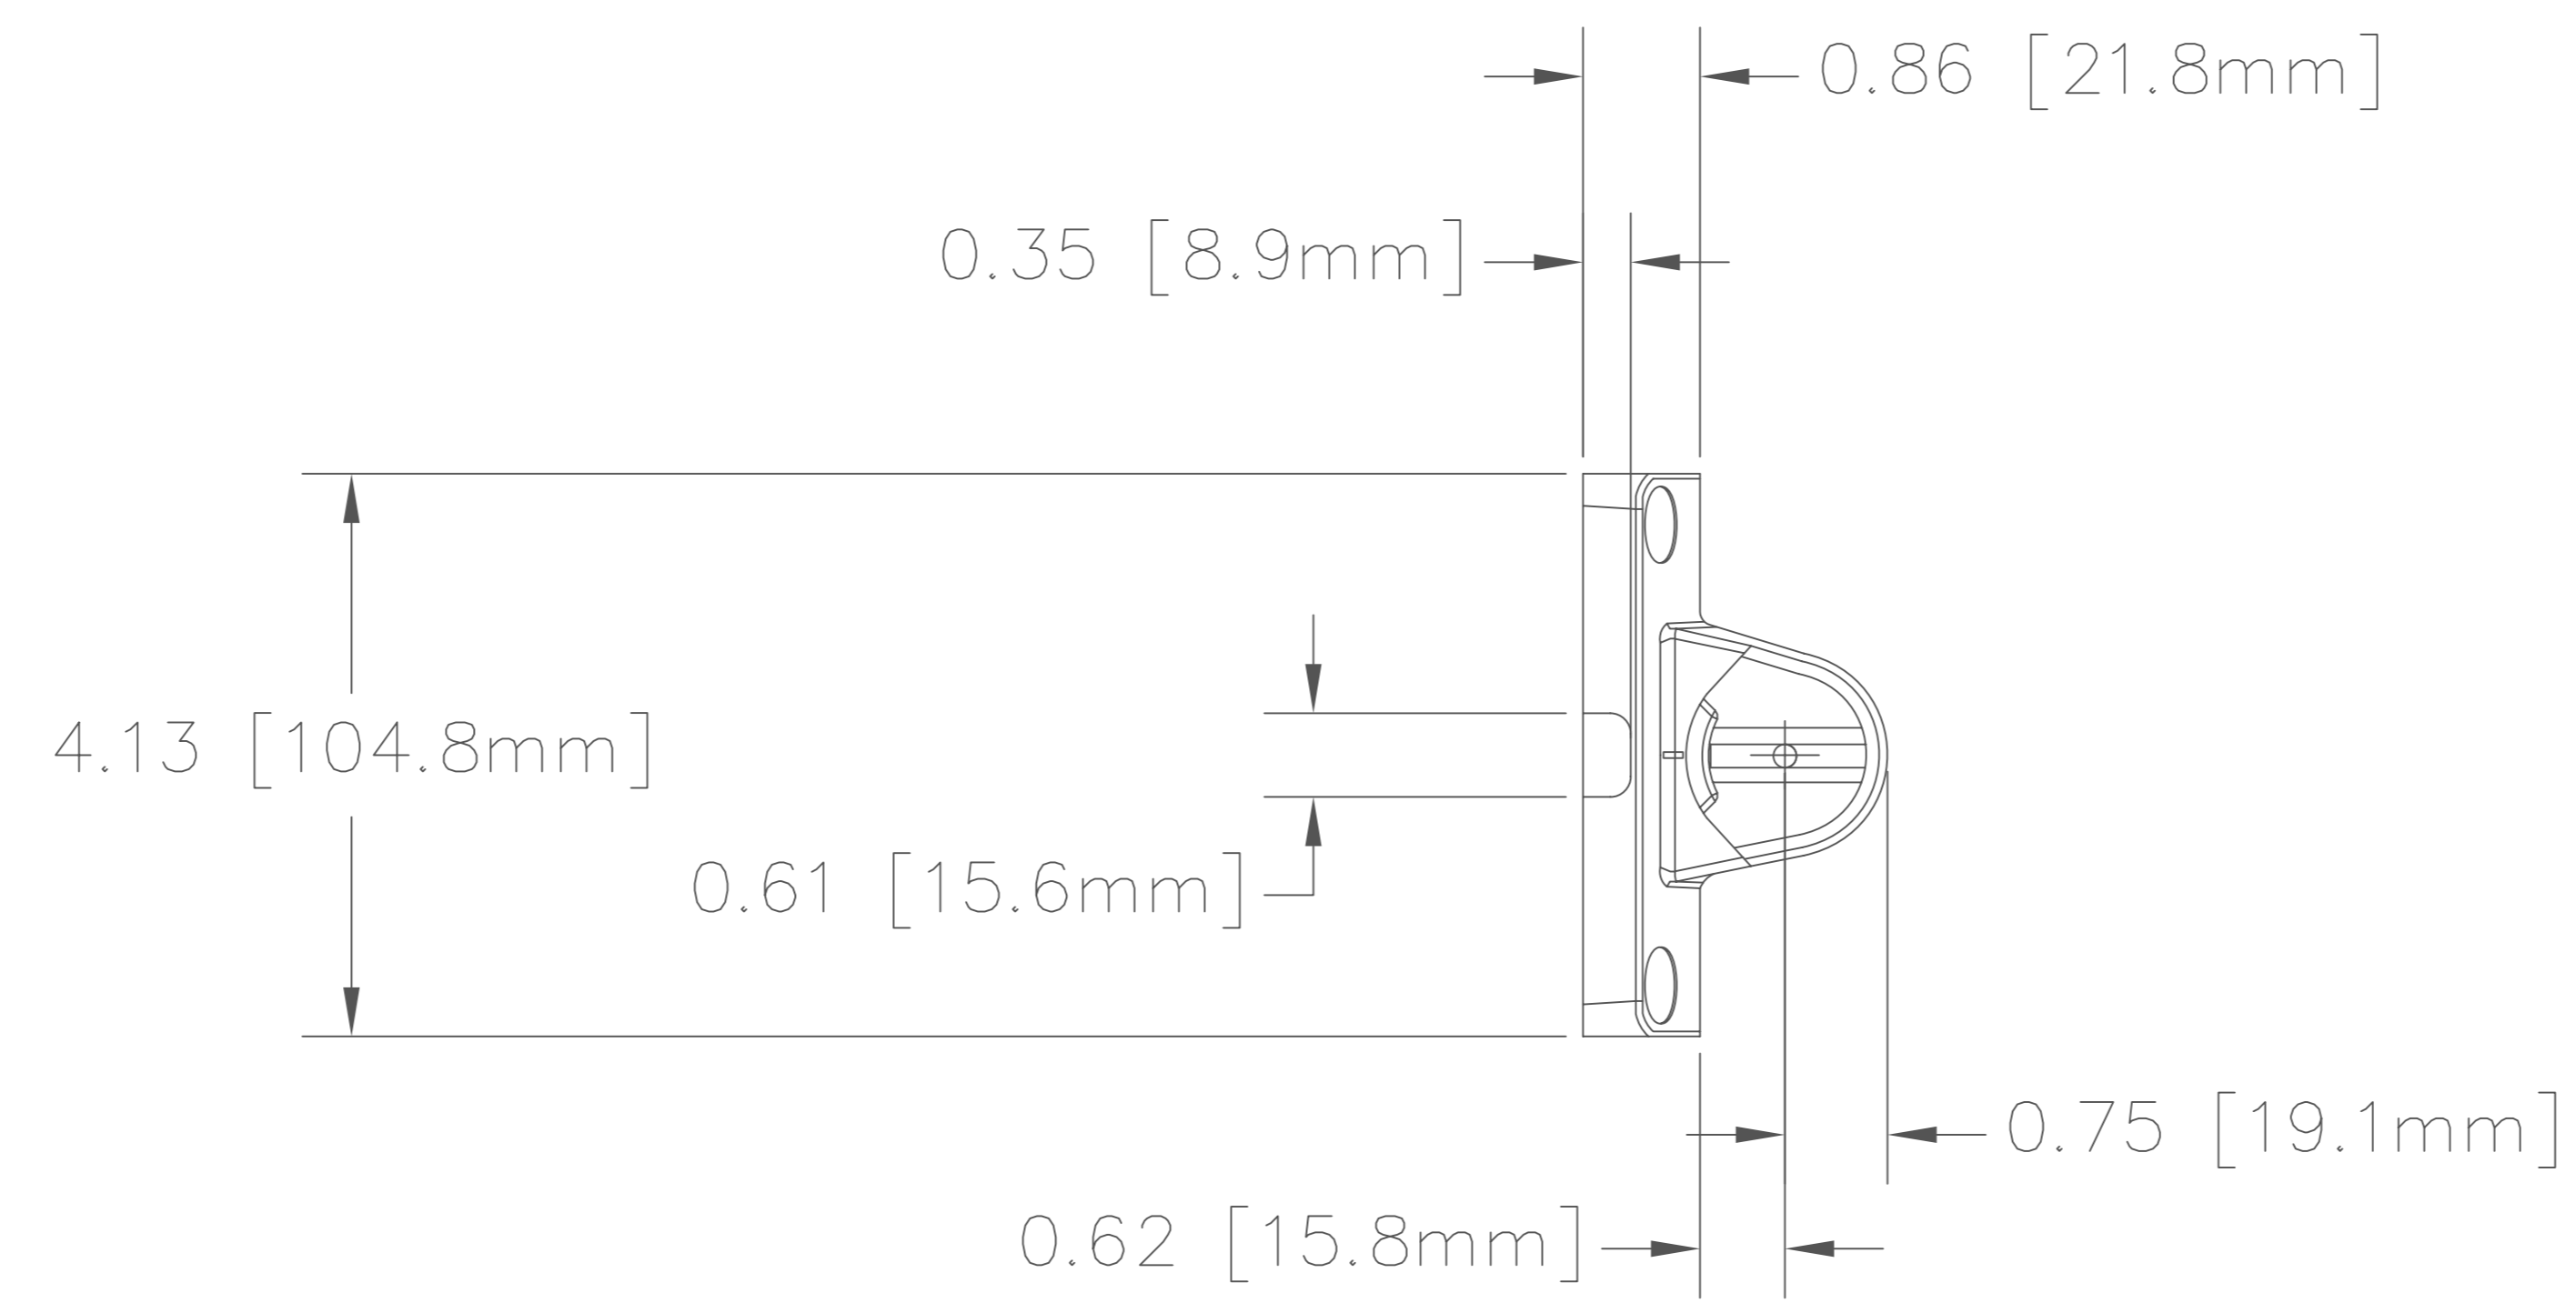

Top View

Front View

Side View

Rear View

FREESPACE DS 40SE AND DS 100SE WALL MOUNT BRACKET